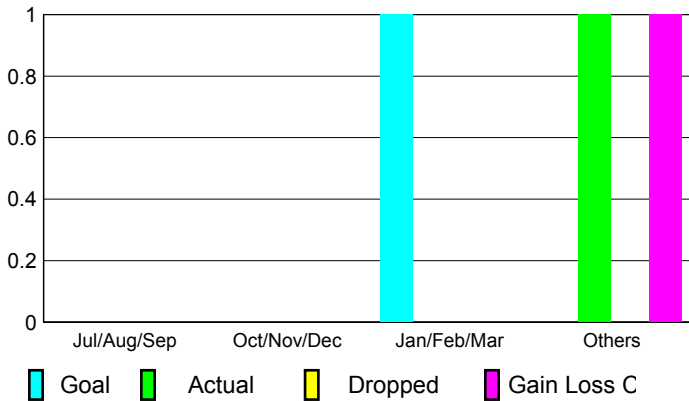

2008-2009 GMT Quarterly Report for District (or Undistricted) **District 107 I**

GMT: **JON BJARNI THORSTEINSSO**

Location: **FINLAND**

GMT CA: **4**

CLUBS

Club Results 2008-2009

Clubs 2007-2008

Month	New Club Goal	Actual New Clubs	Actual Dropped Clubs	Gain/Loss of Clubs	Gain/Loss of Clubs
Jul/Aug/Sep	0	0	0	0	0
Oct/Nov/Dec	0	0	0	0	0
Jan/Feb/Mar	1	0	0	0	0
Apr/May/June	0	1	0	1	0
Totals	1	1	0	1	0

Club Results 2008-2009

Goal, New, Dropped, Gain/Loss

Comparison of Club Gain/Loss

Current Year Compared to the Previous Year

YTD Status Quo Clubs 2008-2009

Status Quo Clubs Compared to Status Quo Members

MEMBERSHIP

Membership Results 2008-2009

Membership 2007-2008

Month	Net Memb Goal	Actual New Memb	Actual Dropped Memb	Gain/Loss of Memb	Gain/Loss of Memb
Jul/Aug/Sep	-5	7	-14	-7	-8
Oct/Nov/Dec	5	36	-20	16	-13
Jan/Feb/Mar	5	54	-38	16	-11
Apr/May/June	5	47	-44	3	-2
Totals	10	144	-116	28	-34