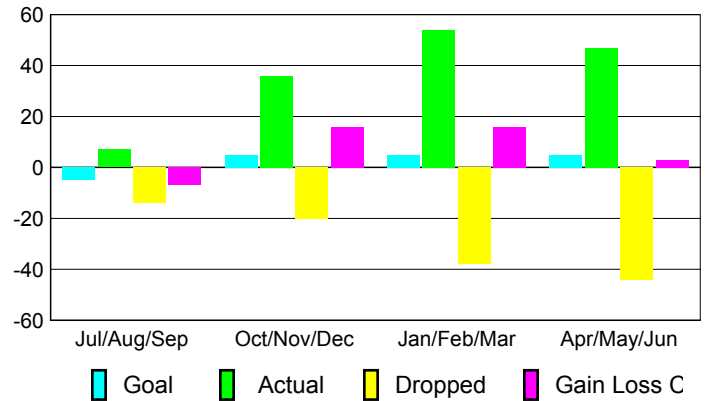

Membership Results 2008-2009

Goal, New, Dropped, Gain/Loss

Comparison of Membership Gain/Loss

Current Year Compared to the Previous Year