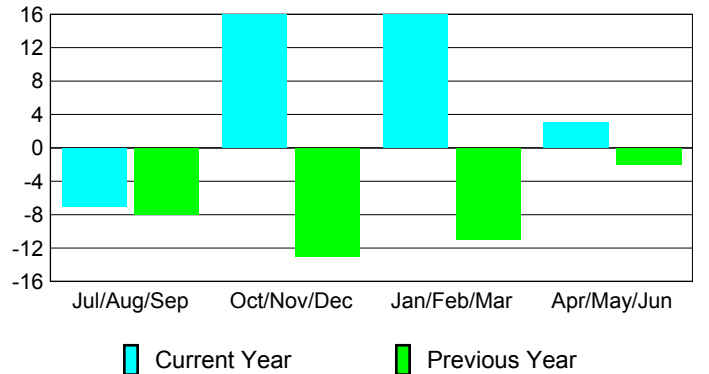

Membership Results 2008-2009

Membership 2007-2008

Month	Net Memb Goal	Actual New Memb	Actual Dropped Memb	Gain/Loss of Memb	Gain/Loss of Memb
Jul/Aug/Sep	-5	7	-14	-7	-8
Oct/Nov/Dec	5	36	-20	16	-13
Jan/Feb/Mar	5	54	-38	16	-11
Apr/May/June	5	47	-44	3	-2
Totals	10	144	-116	28	-34

Membership Results 2008-2009

Goal, New, Dropped, Gain/Loss

Comparison of Membership Gain/Loss

Current Year Compared to the Previous Year

Gender Comparison 2008-2009

Jul/Aug/Sep

Oct/Nov/Dec

Jan/Feb/Mar

Apr/May/June

Male

Female